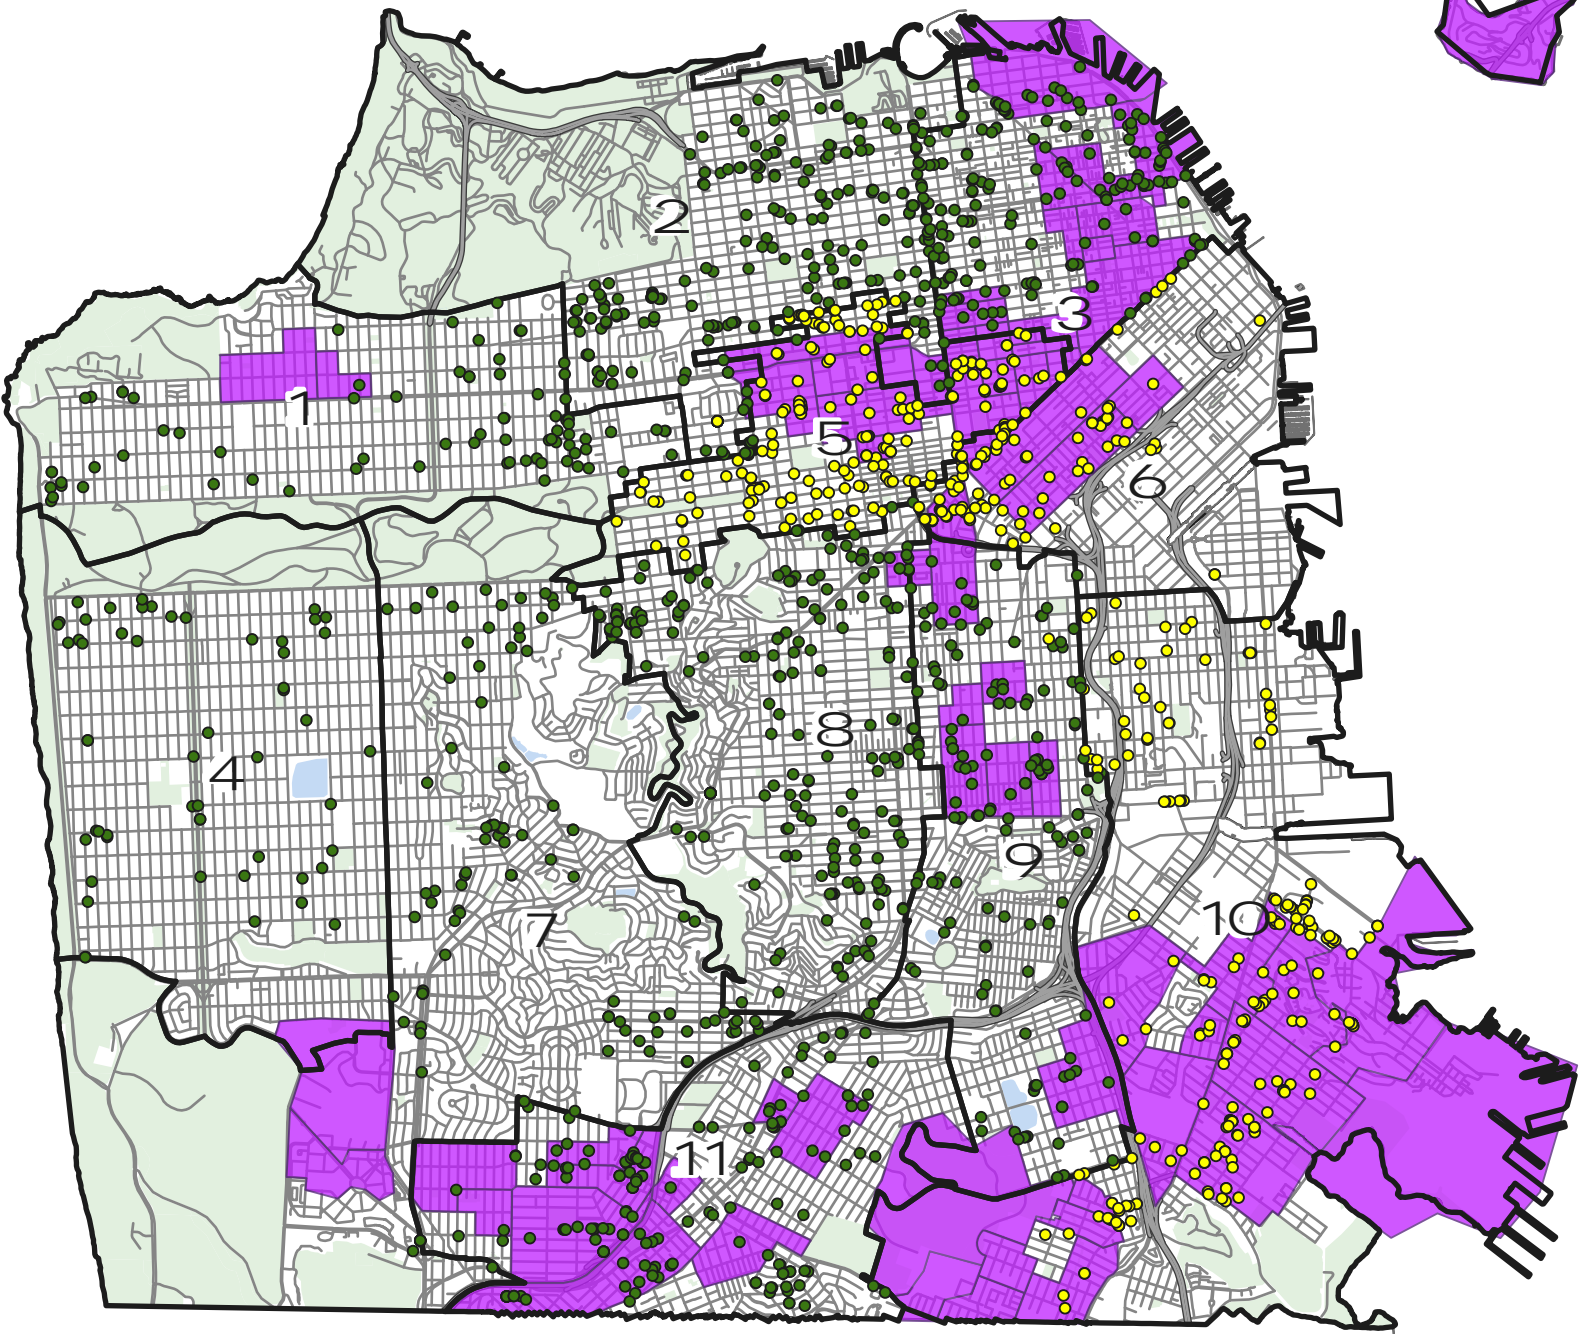

Tree Planting Sites and Equity Priority Communities

Legend

- Tree Planting Sites
  - FY23/24 Priority Planting Sites
  - Other Planting Sites
- BOS Districts
- Equity Priority Communities