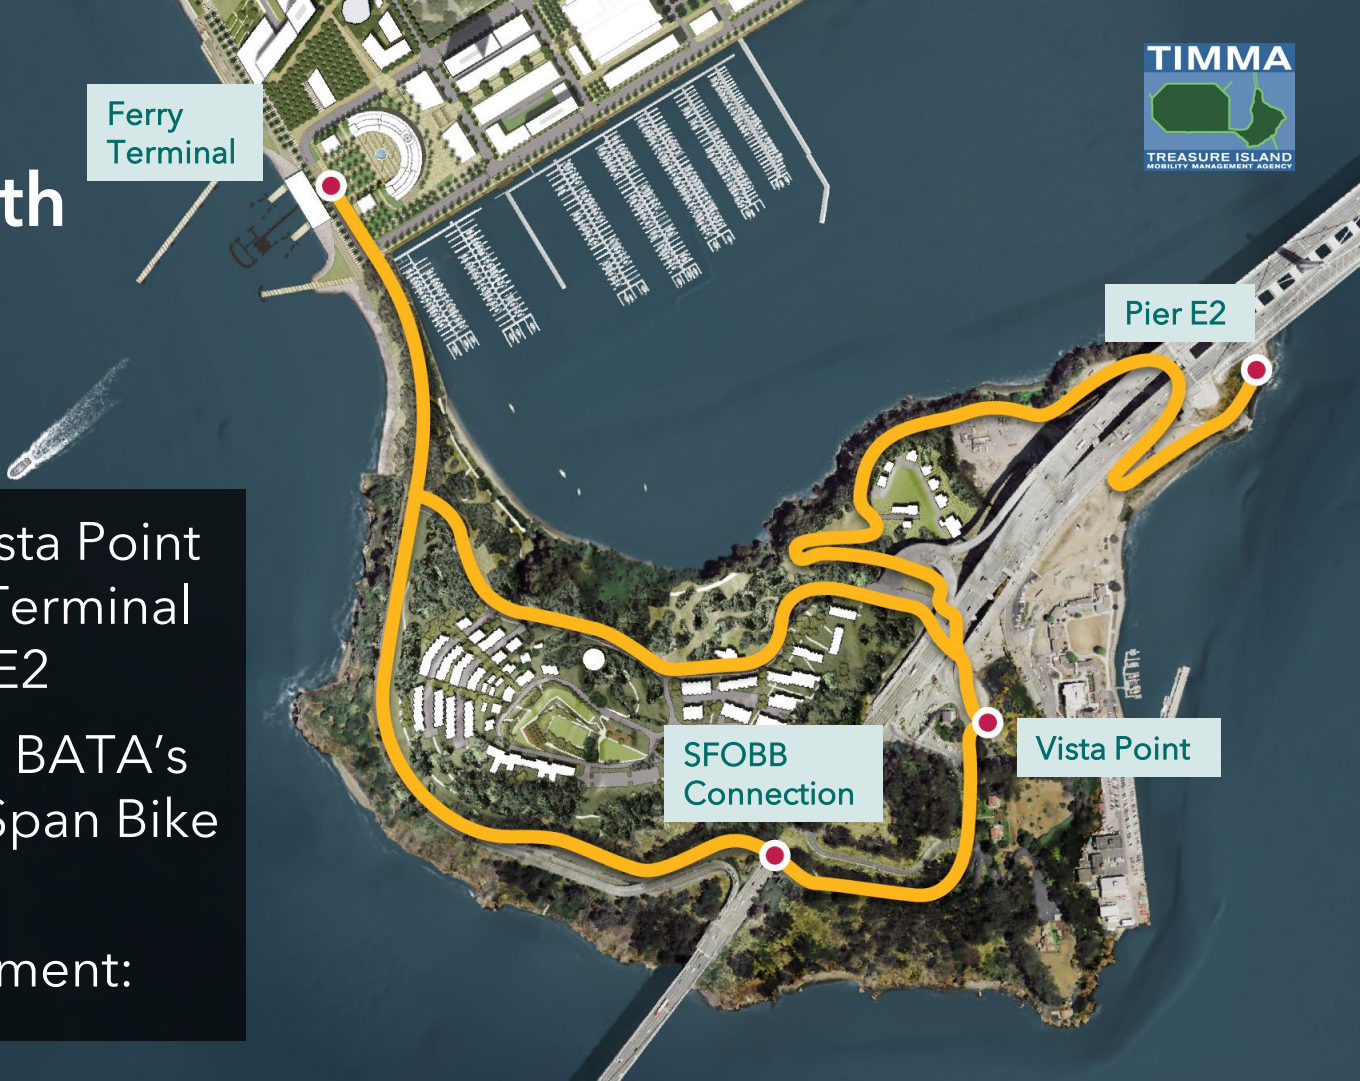

**I-80 EB Off-
Ramp/Southgate
Road Realignment
(SFCTA)
(2020 - 2021)**

**West-side Bridges Project (SFCTA)
(2021 - 2024)**

I-80 EB Off Ramp/Southgate Road Realignment

- Total Project Cost: \$51M
- Funding: Federal, State, TIDA
- Construction: Early 2020 - Late 2021

YBI Bicycle & Pedestrian Path Study

Ferry Terminal

Pier E2

SFOBB Connection

Vista Point

- Bike/Ped Path - Vista Point to future TI Ferry Terminal and Caltrans Pier E2
- Coordinating with BATA's Bay Bridge West Span Bike Project
- Concept Development: Fall 2019

Old Bay Bridge Pier E2

POTENTIAL REUSE OF
HISTORIC TORPEDO BUILDING

19' WIDE PEDESTRIAN BRIDGE

- Marine foundation reconfigured public open space
- Funding: State, BATA
- Opening: late October 2019

41'

120'