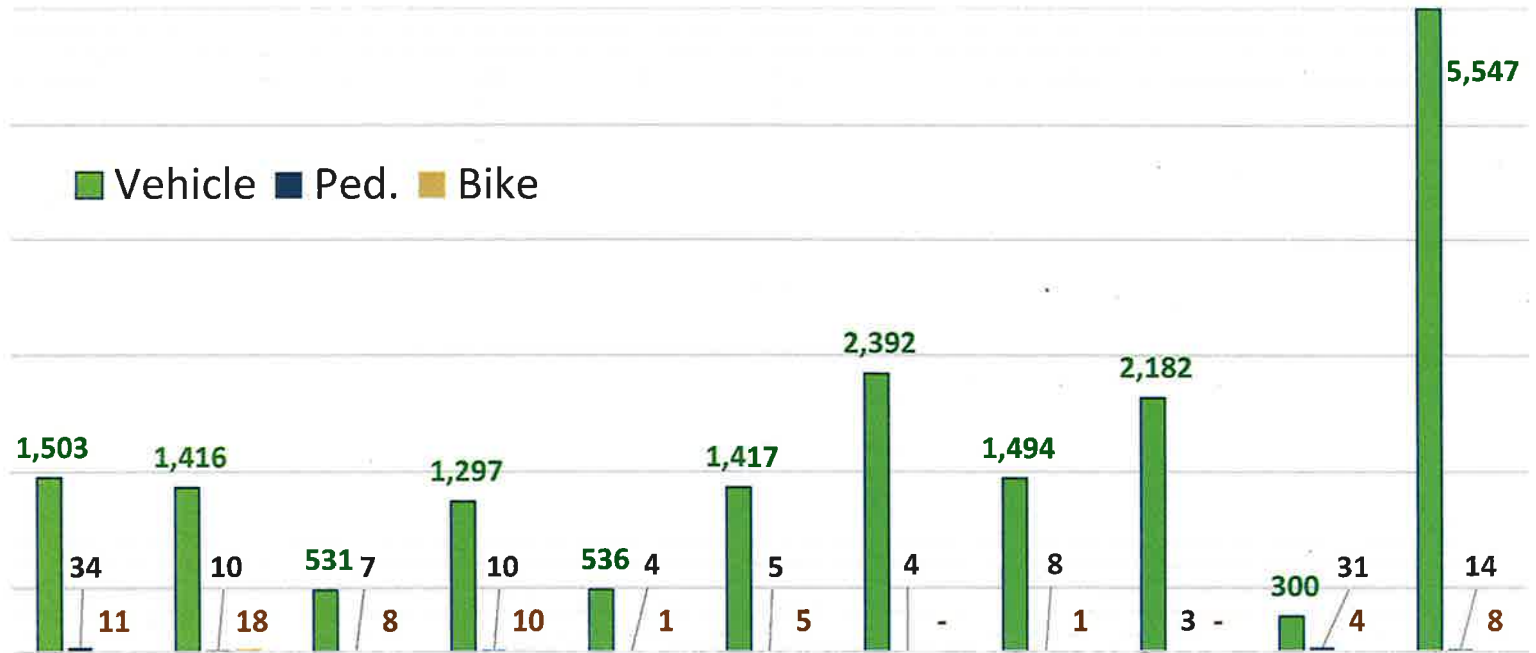

Citywide Issued Violations Year to Date: 2018

January 1, 2018 – December 31, 2018

- Total Traffic Violations
- Focus on Five Totals
- Non- Traffic Violations

	Central	Southern	Bayview	Mission	Northern	Park	Richmond	Ingleside	Taraval	Tenderloin	Traffic
■ Total Traffic Violations	5,630	3,309	1,849	1,509	5,117	5,050	4,175	3,664	6,221	1,991	12,380
■ Focus on Five Totals	1,536	1,286	524	566	1,617	2,172	2,766	1,204	2,949	397	5,137
■ Non- Traffic Violations	1,181	282	34	388	1,262	2,239	-	33	3	2,409	5
% of Focus on Five	27%	39%	28%	38%	32%	43%	66%	33%	47%	20%	41%

Citywide Issued Violations by Mode: Jan. – May 2019

	Central	Southern	Bayview	Mission	Northern	Park	Richmond	Ingleside	Taraval	Tenderloin	Traffic
Vehicle	1,503	1,416	531	1,297	536	1,417	2,392	1,494	2,182	300	5,547
Ped.	34	10	7	10	4	5	4	8	3	31	14
Bike	11	18	8	10	1	5	-	1	-	4	8

Total Traffic Violations	1,548	1,444	546	1,317	541	1,427	2,396	1,503	2,185	335	5,569
Non-Traffic Violations	459	45	7	279	70	586	0	29	0	336	1

Citywide Bicyclist Violations Totals	66	0.4%
Citywide Pedestrian Violations Totals	130	0.7%
Citywide Vehicle Violations Totals	18,615	99%

Citywide Traffic Violations Totals: 18,811
Citywide Non-Traffic Violations Totals: 1,812

Citywide Violations Comparison Year to Date: 2019

Traffic violations issued by all 10 District Stations and Traffic Company