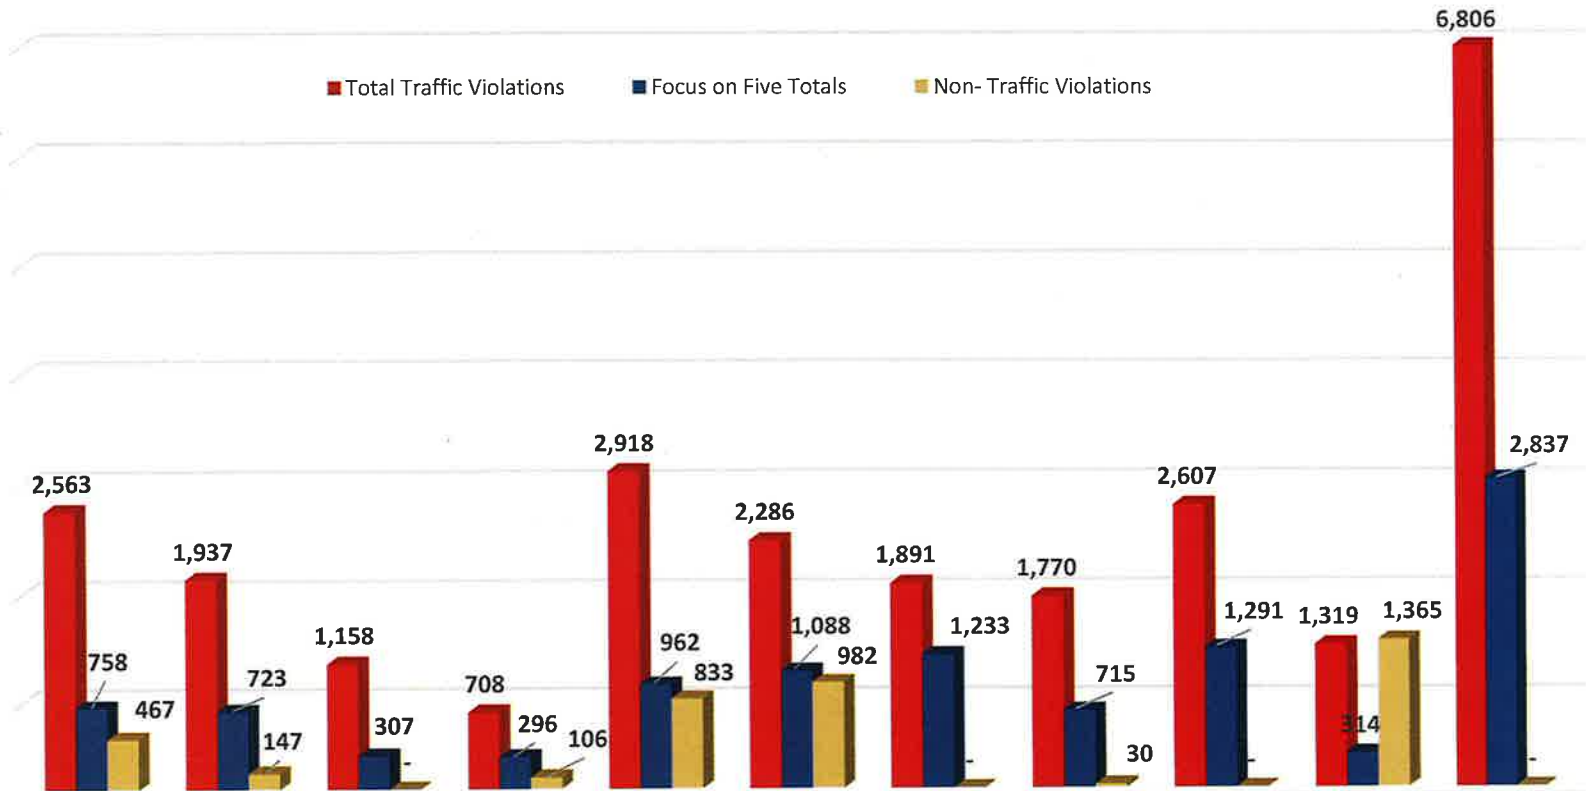

SF Police Department

Traffic Enforcement
Safe Streets for All

CITY & COUNTY OF SAN FRANCISCO

June, 27, 2019

Citywide Issued Violations: January ~ May 2018

2

	Central	Southern	Bayview	Mission	Northern	Park	Richmond	Ingleside	Taraval	Tenderloin	Traffic
■ Total Traffic Violations	2,563	1,937	1,158	708	2,918	2,286	1,891	1,770	2,607	1,319	6,806
■ Focus on Five Totals	758	723	307	296	962	1,088	1,233	715	1,291	314	2,837
■ Non-Traffic Violations	467	147	-	106	833	982	-	30	-	1,365	-

Citywide Issued Violations Year to Date: 2018

January 1, 2018 – December 31, 2018

- Total Traffic Violations
- Focus on Five Totals
- Non- Traffic Violations

	Central	Southern	Bayview	Mission	Northern	Park	Richmond	Ingleside	Taraval	Tenderloin	Traffic
■ Total Traffic Violations	5,630	3,309	1,849	1,509	5,117	5,050	4,175	3,664	6,221	1,991	12,380
■ Focus on Five Totals	1,536	1,286	524	566	1,617	2,172	2,766	1,204	2,949	397	5,137
■ Non- Traffic Violations	1,181	282	34	388	1,262	2,239	-	33	3	2,409	5
% of Focus on Five	27%	39%	28%	38%	32%	43%	66%	33%	47%	20%	41%

Total Traffic Violations	1,548	1,444	546	1,317	541	1,427	2,396	1,503	2,185	335	5,569
Non-Traffic Violations	459	45	7	279	70	586	0	29	0	336	1

Citywide Bicyclist Violations Totals	66	0.4%
Citywide Pedestrian Violations Totals	130	0.7%
Citywide Vehicle Violations Totals	18,615	99%

Citywide Traffic Violations Totals: 18,811
Citywide Non-Traffic Violations Totals: 1,812

Citywide Violations Comparison Year to Date: 2019

Traffic violations issued by all 10 District Stations and Traffic Company