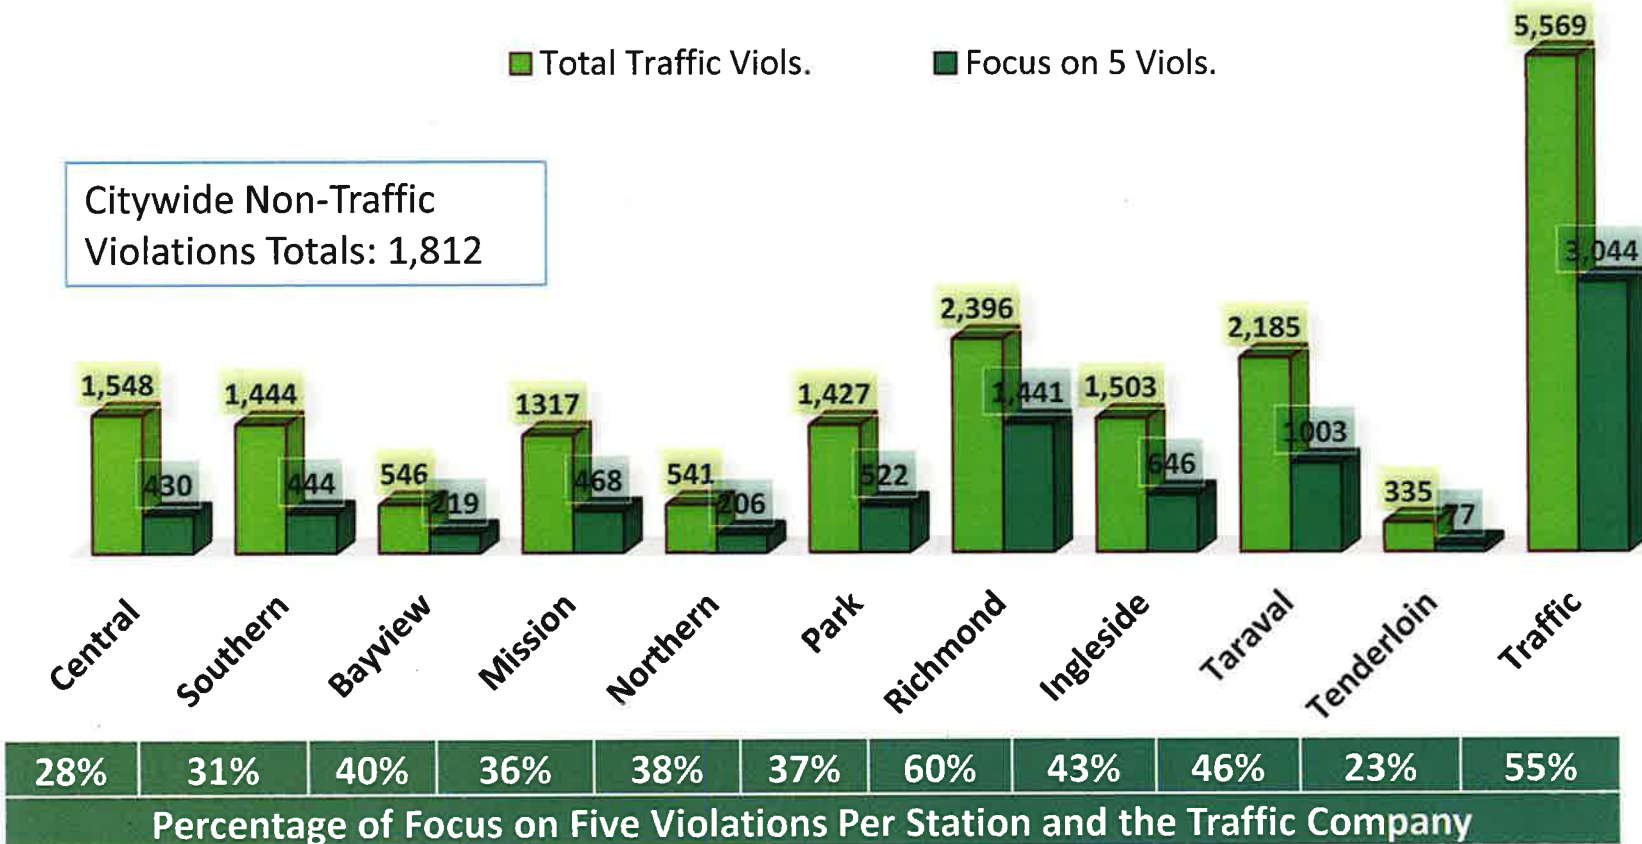

Citywide Violations Comparison Year to Date: 2019

Traffic violations issued by all 10 District Stations and Traffic Company

Citywide Violations vs. Focus on the Five Violations
January 2019 – May 2019