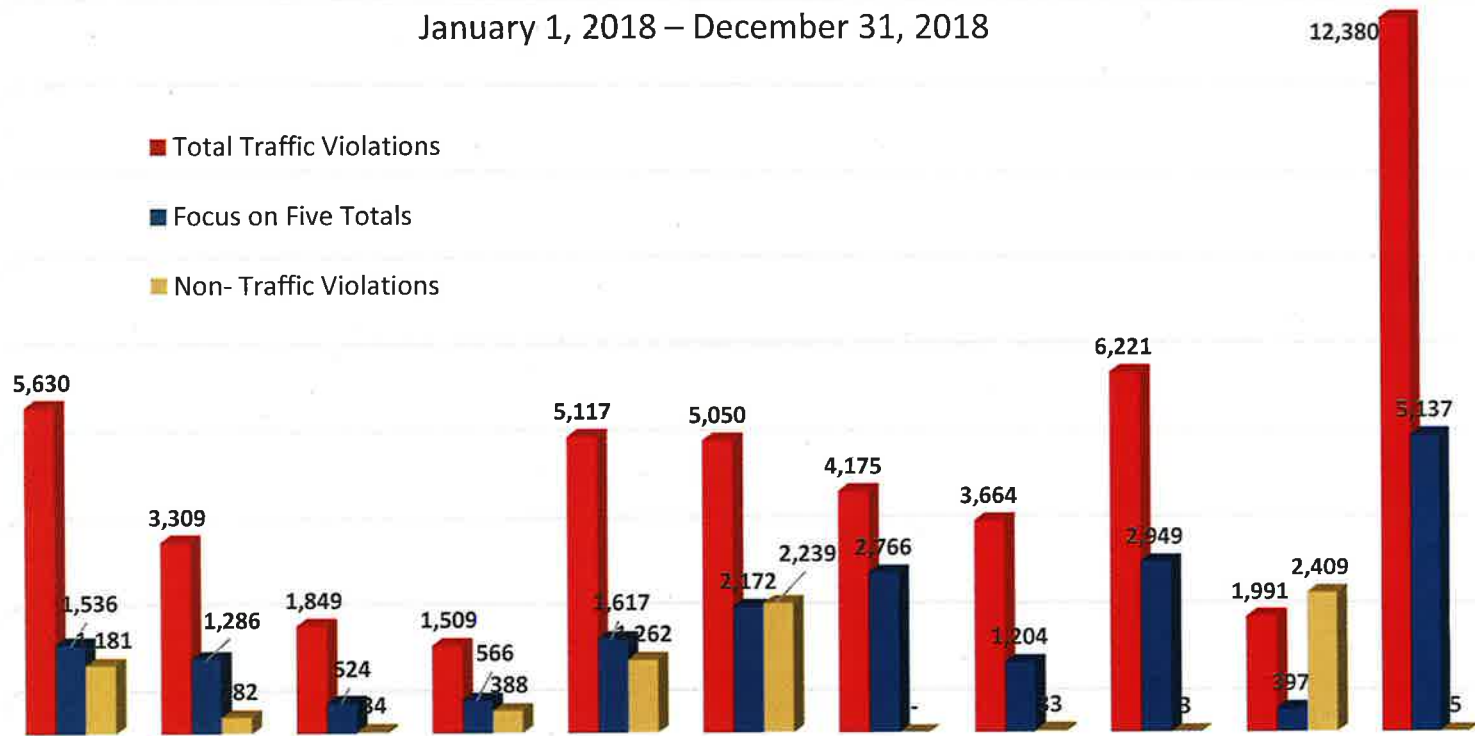

SF Police Department

Traffic Enforcement
Safe Streets for All

CITY & COUNTY OF SAN FRANCISCO

June, 27, 2019

Citywide Issued Violations: January ~ May 2018

2

	Central	Southern	Bayview	Mission	Northern	Park	Richmond	Ingleside	Taraval	Tenderloin	Traffic
■ Total Traffic Violations	2,563	1,937	1,158	708	2,918	2,286	1,891	1,770	2,607	1,319	6,806
■ Focus on Five Totals	758	723	307	296	962	1,088	1,233	715	1,291	314	2,837
■ Non-Traffic Violations	467	147	-	106	833	982	-	30	-	1,365	-

Citywide Issued Violations Year to Date: 2018

January 1, 2018 – December 31, 2018

- Total Traffic Violations
- Focus on Five Totals
- Non- Traffic Violations

	Central	Southern	Bayview	Mission	Northern	Park	Richmond	Ingleside	Taraval	Tenderloin	Traffic
■ Total Traffic Violations	5,630	3,309	1,849	1,509	5,117	5,050	4,175	3,664	6,221	1,991	12,380
■ Focus on Five Totals	1,536	1,286	524	566	1,617	2,172	2,766	1,204	2,949	397	5,137
■ Non- Traffic Violations	1,181	282	34	388	1,262	2,239	-	33	3	2,409	5
% of Focus on Five	27%	39%	28%	38%	32%	43%	66%	33%	47%	20%	41%

Total Traffic Violations	1,548	1,444	546	1,317	541	1,427	2,396	1,503	2,185	335	5,569
Non-Traffic Violations	459	45	7	279	70	586	0	29	0	336	1

Citywide Bicyclist Violations Totals	66	0.4%
Citywide Pedestrian Violations Totals	130	0.7%
Citywide Vehicle Violations Totals	18,615	99%

Citywide Traffic Violations Totals: 18,811
Citywide Non-Traffic Violations Totals: 1,812

Citywide Violations Comparison Year to Date: 2019

Traffic violations issued by all 10 District Stations and Traffic Company